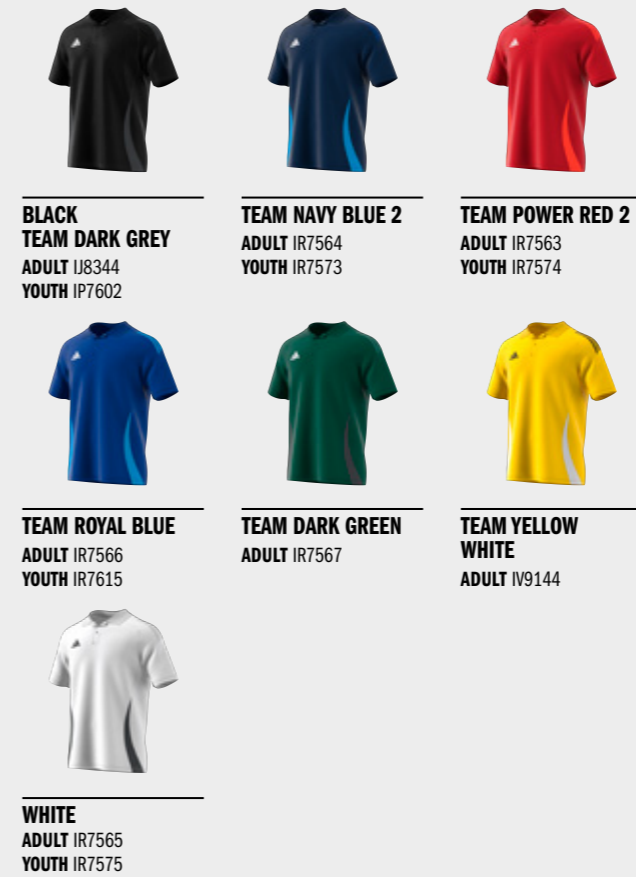

TIRO 24 COMPETITION

PRESENTATION JACKET

TIRO24 C PREJKT
ADULT 70 €
YOUTH 60 €

FIT SLIM
TECHNOLOGY AEROREADY
MATERIAL 100% RECYCLED POLYESTER
ADULT SIZES XS, S, M, L, XL, 2XL, 3XL
YOUTH SIZES 116, 128, 140, 152, 164, 176

LIFECYCLE → FEB 2026

PRESENTATION PANT

TIRO24 CPREPNT
ADULT 55 €
YOUTH 45 €

FIT REGULAR
TECHNOLOGY AEROREADY
MATERIAL 100% RECYCLED POLYESTER
ADULT SIZES XS, S, M, L, XL, 2XL, 3XL
YOUTH SIZES 116, 128, 140, 152, 164, 176

LIFECYCLE → FEB 2026

TIRO 24 COMPETITION

POLO

TIRO24 C POLO
ADULT 40 €
YOUTH 35 €

FIT REGULAR
MATERIAL 65% RECYCLED POLYESTER / 35% COTTON
ADULT SIZES XS, S, M, L, XL, 2XL, 3XL
YOUTH SIZES 116, 128, 140, 152, 164, 176

LIFECYCLE → FEB 2026

ALL WEATHER JACKET

TIRO24 C AWJKT
ADULT 80 €
YOUTH 70 €

FIT REGULAR
MATERIAL 100% RECYCLED POLYESTER
ADULT SIZES XS, S, M, L, XL, 2XL, 3XL
YOUTH SIZES 116, 128, 140, 152, 164, 176

LIFECYCLE → FEB 2026